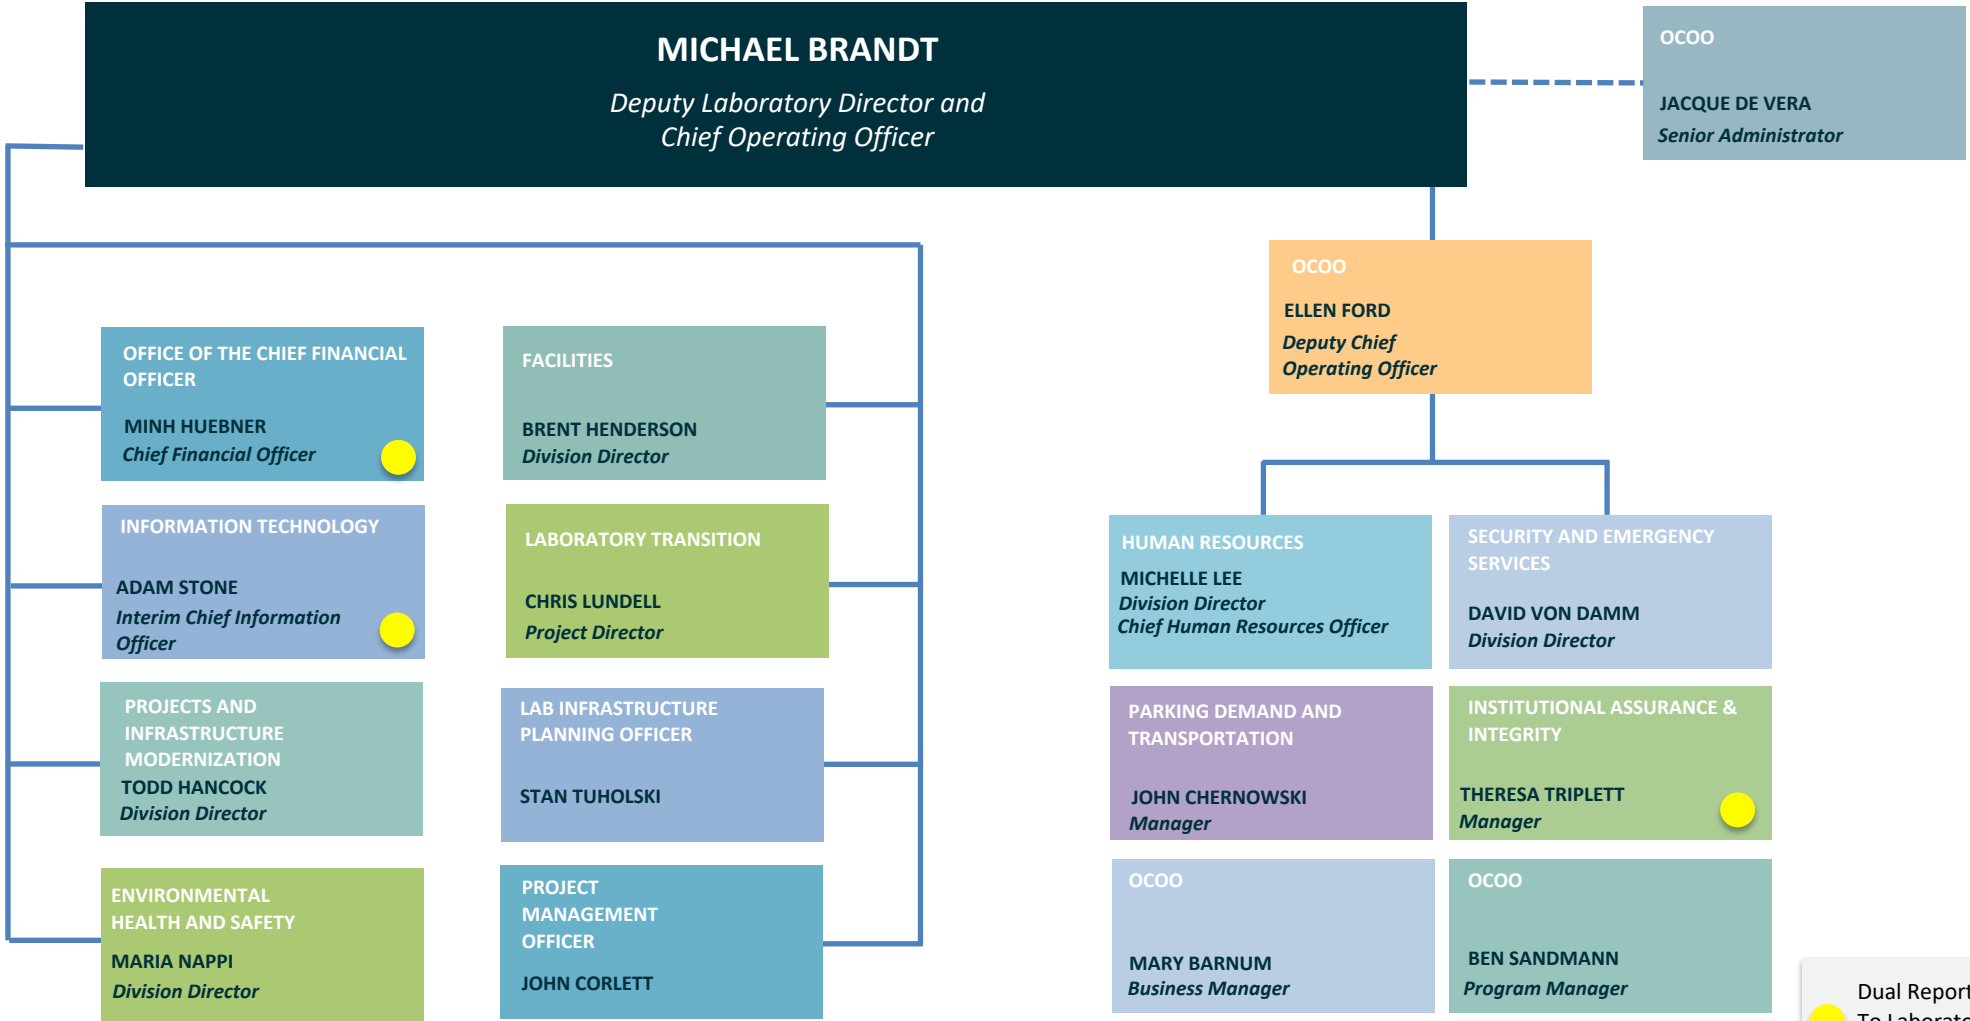

LAWRENCE BERKELEY NATIONAL LABORATORY

OPERATIONS ORGANIZATION CHART

August 2021

Dual Report:
To Laboratory Director
and COO